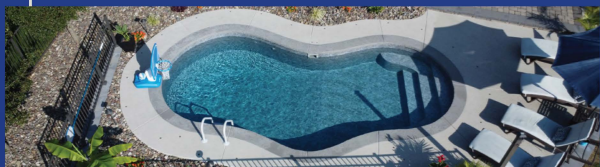

PROJECT TIMELINE

Building a complete oasis is a considerable undertaking. Your yard will become a construction project. However, the final end-product will be the backyard of your dreams and well worth the process.

1 Initial consultation
Meeting with Designer and Client at Client's home. Ideas shared for Designer to render a design and quote, potential land survey.

2 Two weeks (approximately) for full quote and design rendering
Partial quotes are available sooner upon request.

3 Contracts signed

- Design rendering and quotes are approved
- First payment made
- Applications for permits filled and submitted

4 8-12 week construction*
*Timing can be dependent on scope of project, weather, and potential factors outside of our Team's control.

5 Finalization

- Landscaping wraps-up
- Final payments made
- Pool/Hot Tub orientations and all documents are provided by Fox Pool & Spa