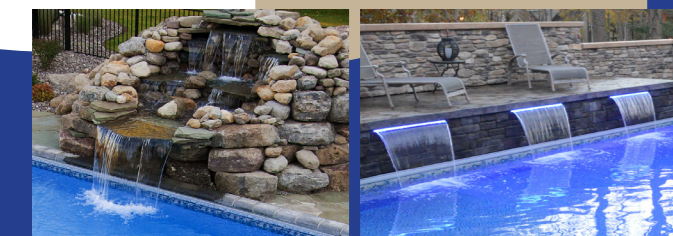

WATER FEATURES

DECK JETS

Add visual movement, additional lighting, and FUN when choosing decorative water features. Choose one or a selection of features to fully customize the flow of water in the centerpiece of your backyard.

LAMINAR JETS

FOUNTAINS

WATER BOWLS

CASCADE WATERFALLS

WATER BUBBLERS

JUMPING ROCK WATERFALLS

HARDSCAPING

PAVERS

Modern & Rustic Stone • Stepping Stones • Patio Slabs

Whether your design calls for organic structures or sleek modular entries, we'll ensure you get where you need to go in style.

RETAINING WALLS

Installing a retaining wall prevents materials like soil and debris from running down the slope and into your pool or onto the deck or patio. Backyards with a particularly high slope are at a much higher risk of eroding over time, so a retaining wall is essential to ensuring your piece of paradise stays intact for the lifetime of your home.