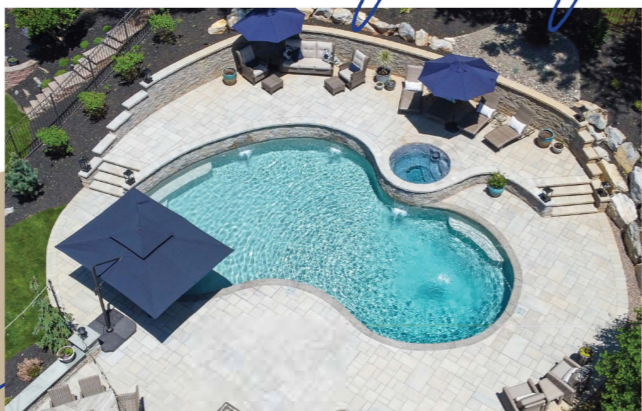

Designing your Pool

STANDARD & CUSTOM POOL SHAPES

Standard and custom pool kit products are manufactured with precision and durability from our Parent Company, Fox Pool. We can take essentially any design/freeform shape you envision, and turn it into a feasible drawing for our Builders.

CONCRETE DECKING/ SUNDECK

Consider the overall finish of the area surrounding your pool. All standard Fox Pool & Spa Services pool builds include a 3' concrete walkway with broom finish. Additional decking/coping options are available per preference and design.