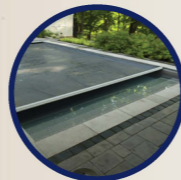

AUTO COVER 365

- Up to 75% savings in heating costs
- Reduced chemical use, less cleaning
- Less water evaporation
- Longer lasting pool equipment
- No unwanted access
- PowerTouch® Controller secures the pool in 45 seconds