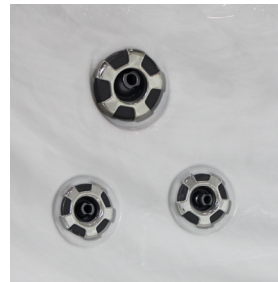

Fox Pool Poolmate® and Waterfall® Spas are manufactured to the highest quality standards with state-of-the-art features that provide easy upkeep and maximum comfort. All Spas are pre-plumbed and water tested for a minimum of 24 hours to ensure a leak-free installation.

Please note: Fox Pool Luxury Spas do not meet commercial installation code.

Built-In Filtration

Fox Pool Poolmate® and Waterfall® Spas feature a built in 360-degree vortex skimmer with reusable cartridge filter.

Hydrotherapy

Each Spa offers a special grouping of high-powered hydrotherapy jets. These fully adjustable stainless-steel jets offer the finest relaxation experience by targeting the entire back and shoulder region.